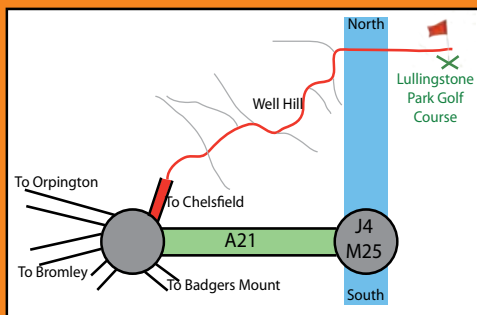

Just 5 mins from Junction 4 M25

Lullingstone Park Golf Course
Park gate, Chelsfield
Orpington,
Kent
BR6 7PX

sencio
GOLF